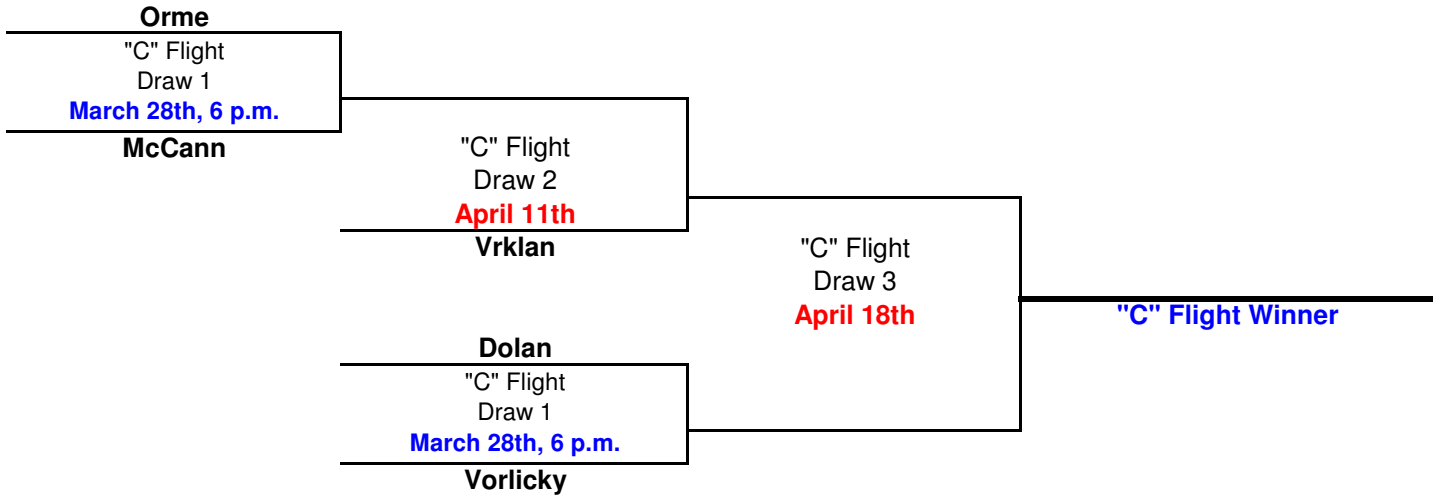

Bonnie Spieler's 2006-2007 Playdowns

"A" Flight Playdown Draw Schedule

NOTE: Five teams are playing down for the A Flight. Team **Witschen** has a BYE on March 28th.

"B" Flight Playdown Draw Schedule

NOTE: Seven teams are playing down for the B Flight. Team **Wapola** has a BYE on March 28th.

Bonnie Spieler's 2006-2007 Playdowns

"C" Flight Playdown Draw Schedule

NOTE: Five teams are playing down for the C Flight. Team **Vrklan** has a BYE on March 28th.