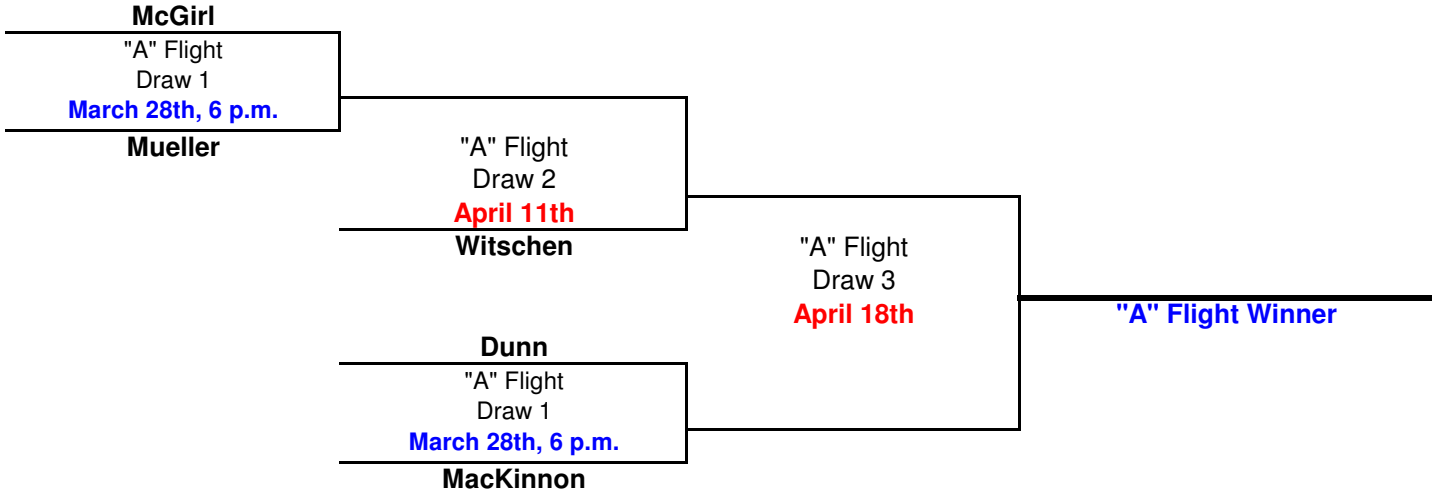

Bonnie Spieler's 2006-2007 Playdowns

"A" Flight Playdown Draw Schedule

NOTE: Five teams are playing down for the A Flight. Team **Witschen** has a BYE on March 28th.

"B" Flight Playdown Draw Schedule

NOTE: Seven teams are playing down for the B Flight. Team **Wapola** has a BYE on March 28th.

Bonnie Spieler's 2006-2007 Playdowns

"C" Flight Playdown Draw Schedule

NOTE: Five teams are playing down for the C Flight. Team **Vrklan** has a BYE on March 28th.