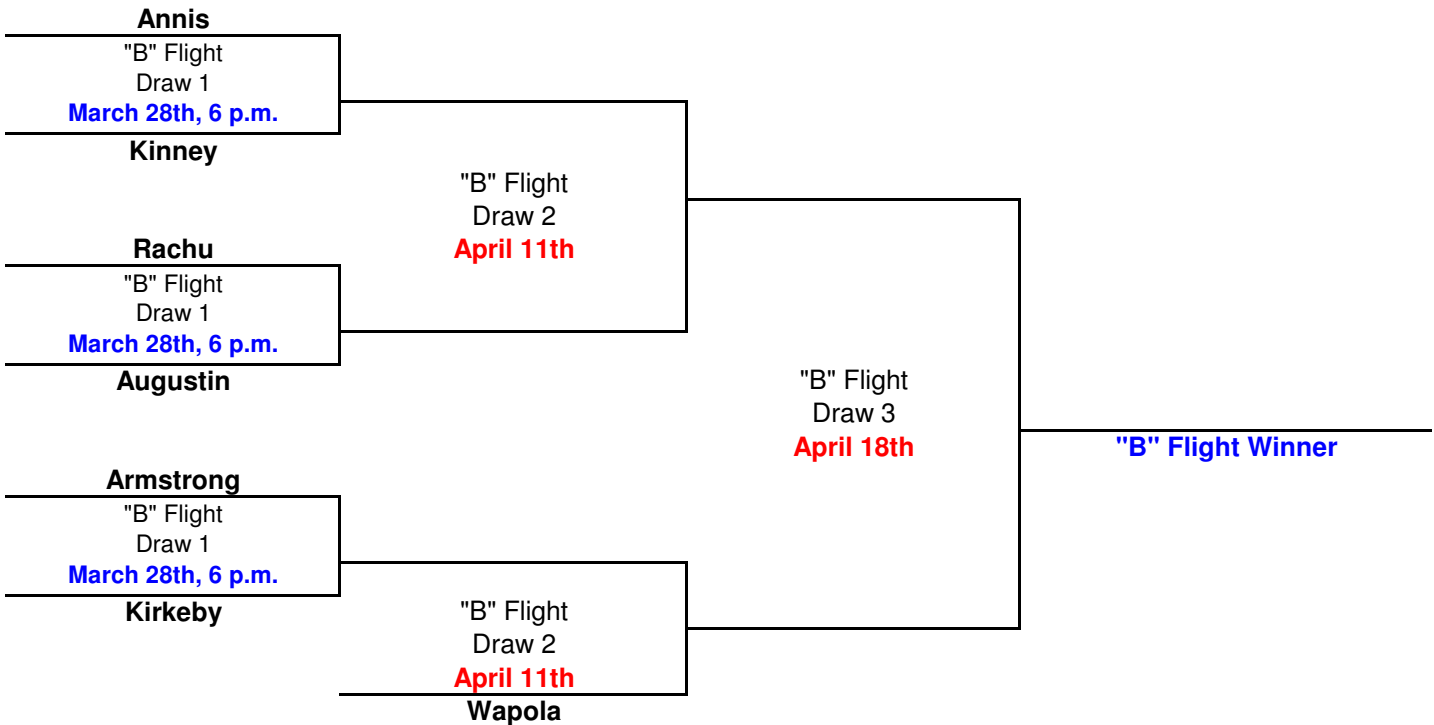

Bonnie Spieler's 2006-2007 Playdowns

"A" Flight Playdown Draw Schedule

NOTE: Five teams are playing down for the A Flight. Team **Witschen** has a BYE on March 28th.

"B" Flight Playdown Draw Schedule

NOTE: Seven teams are playing down for the B Flight. Team **Wapola** has a BYE on March 28th.

Bonnie Spieler's 2006-2007 Playdowns

"C" Flight Playdown Draw Schedule

NOTE: Five teams are playing down for the C Flight. Team **Vrklan** has a BYE on March 28th.